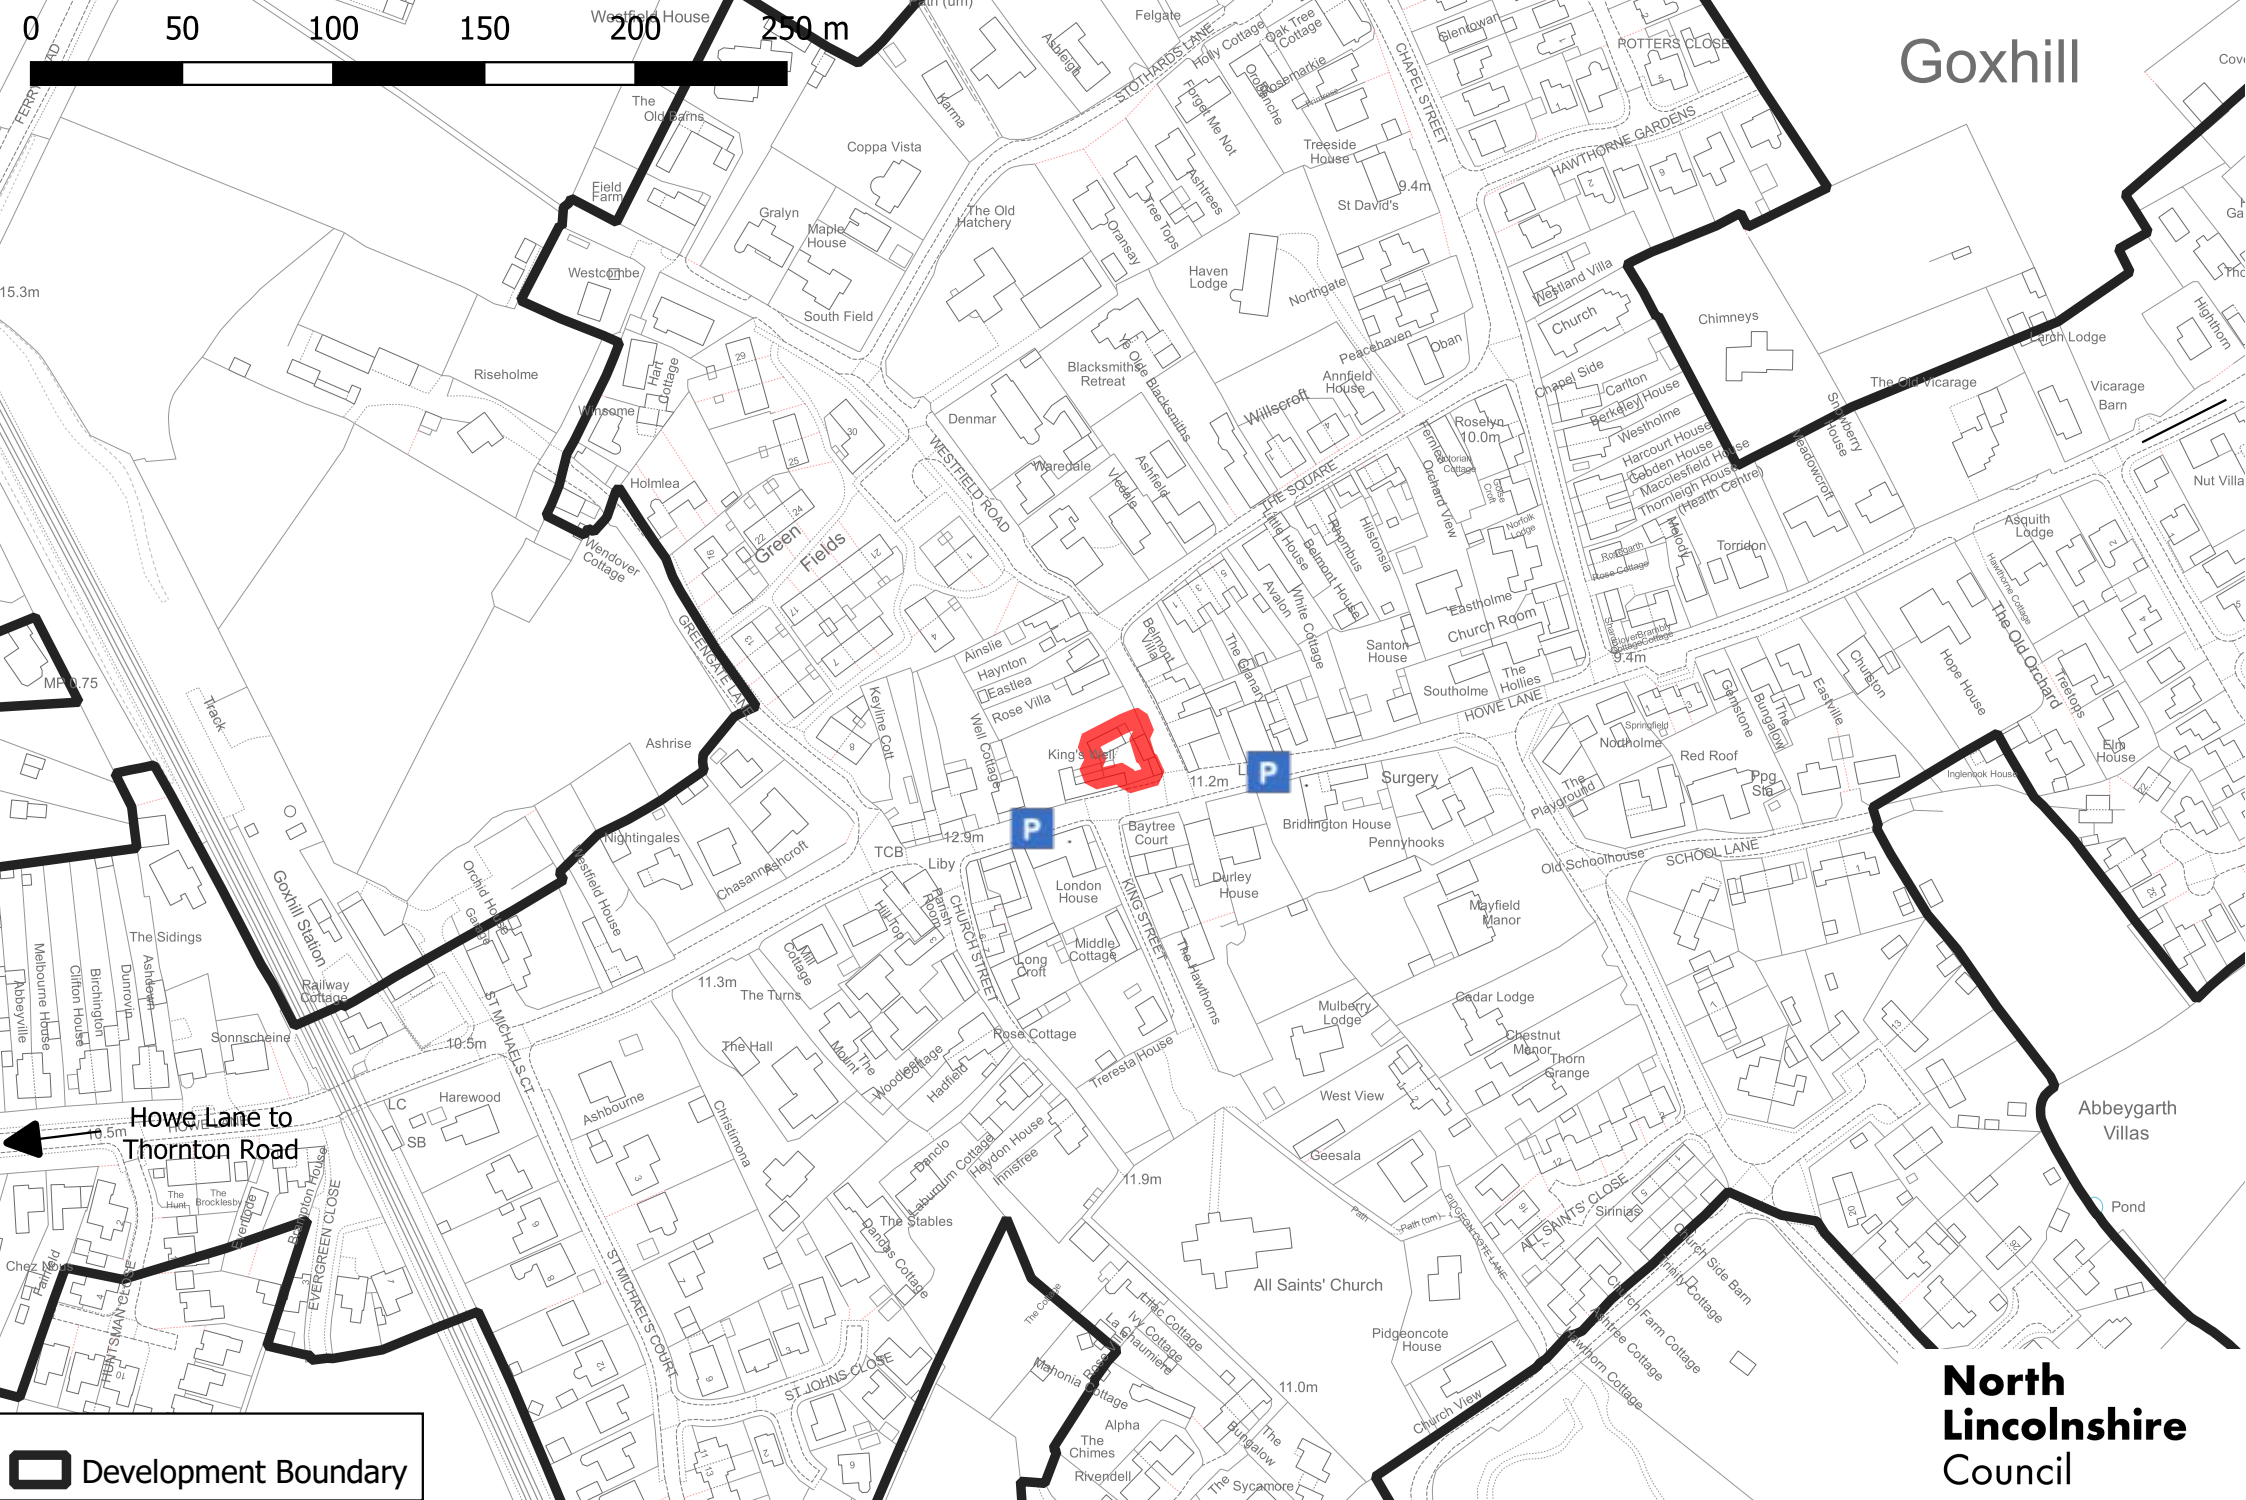

Goxhill

MP 0.75

Howe Lane to Thornton Road

 Development Boundary

**North
Lincolnshire
Council**

PA/2023/424 Sat nav: Kingswell, Howe Lane, Goxhill, DN19 7HU

© Crown copyright and database rights 2023. Ordnance Survey AC0000819831